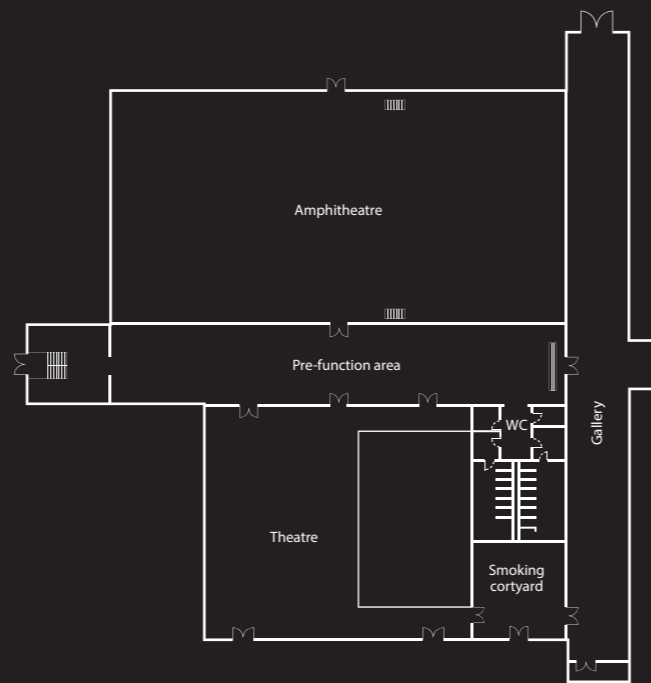

MEETING ROOM SET-UP AND INFORMATION

THEATER

CLASSROOM

U-SHAPE

CABARE

B2B

BOARDROOM

SQUARE

ROOM	M2	THEATER	CLASS ROOM	U-SHAPE	CABARE	B2B	BOARD ROOM / SQUARE
Ballroom	635.85	523	523	85	300	180	112
Amphiteatre	1066.50	723	408	111	420	140	138
Tsinandali Room	85	60	36	30	50	36	36
Pinno Room	43	30	18	19	20	16	28
Saperavi Room	30	30	18	17	20	16	26
Lounge Room	195	170	99	60	110	84	66
Gallery	178.1	138	66	84	80	54	86